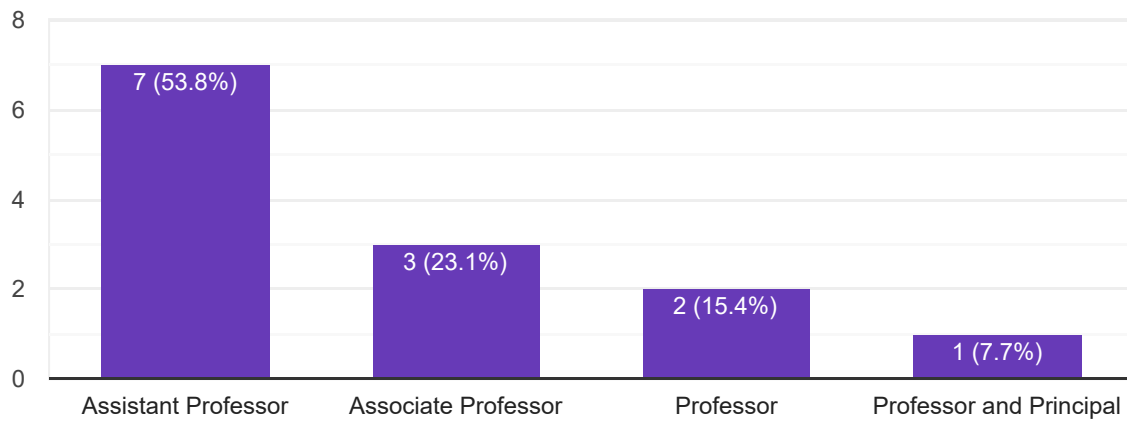

DESIGNATION

13 responses

EMAIL ID

14 responses

neerativenu@gmail.com

sandygalipelly@gmail.com

rajeshri.dhurke@gmail.com

praveen.d@stpeters.co.in

ranadheer.pharmd@gmail.com

rajubairi@gmail.com

devenderkodati@gmail.com

bairypadma777@gmail.com

bhikku4sonal@gmail.com

kalpanamadikattu@gmail.com

latha.alikatte@gmail.com

Ramreddy.anu@gmail.com

deepthikodam@gmail.com

sana.naaz16@gmail.com